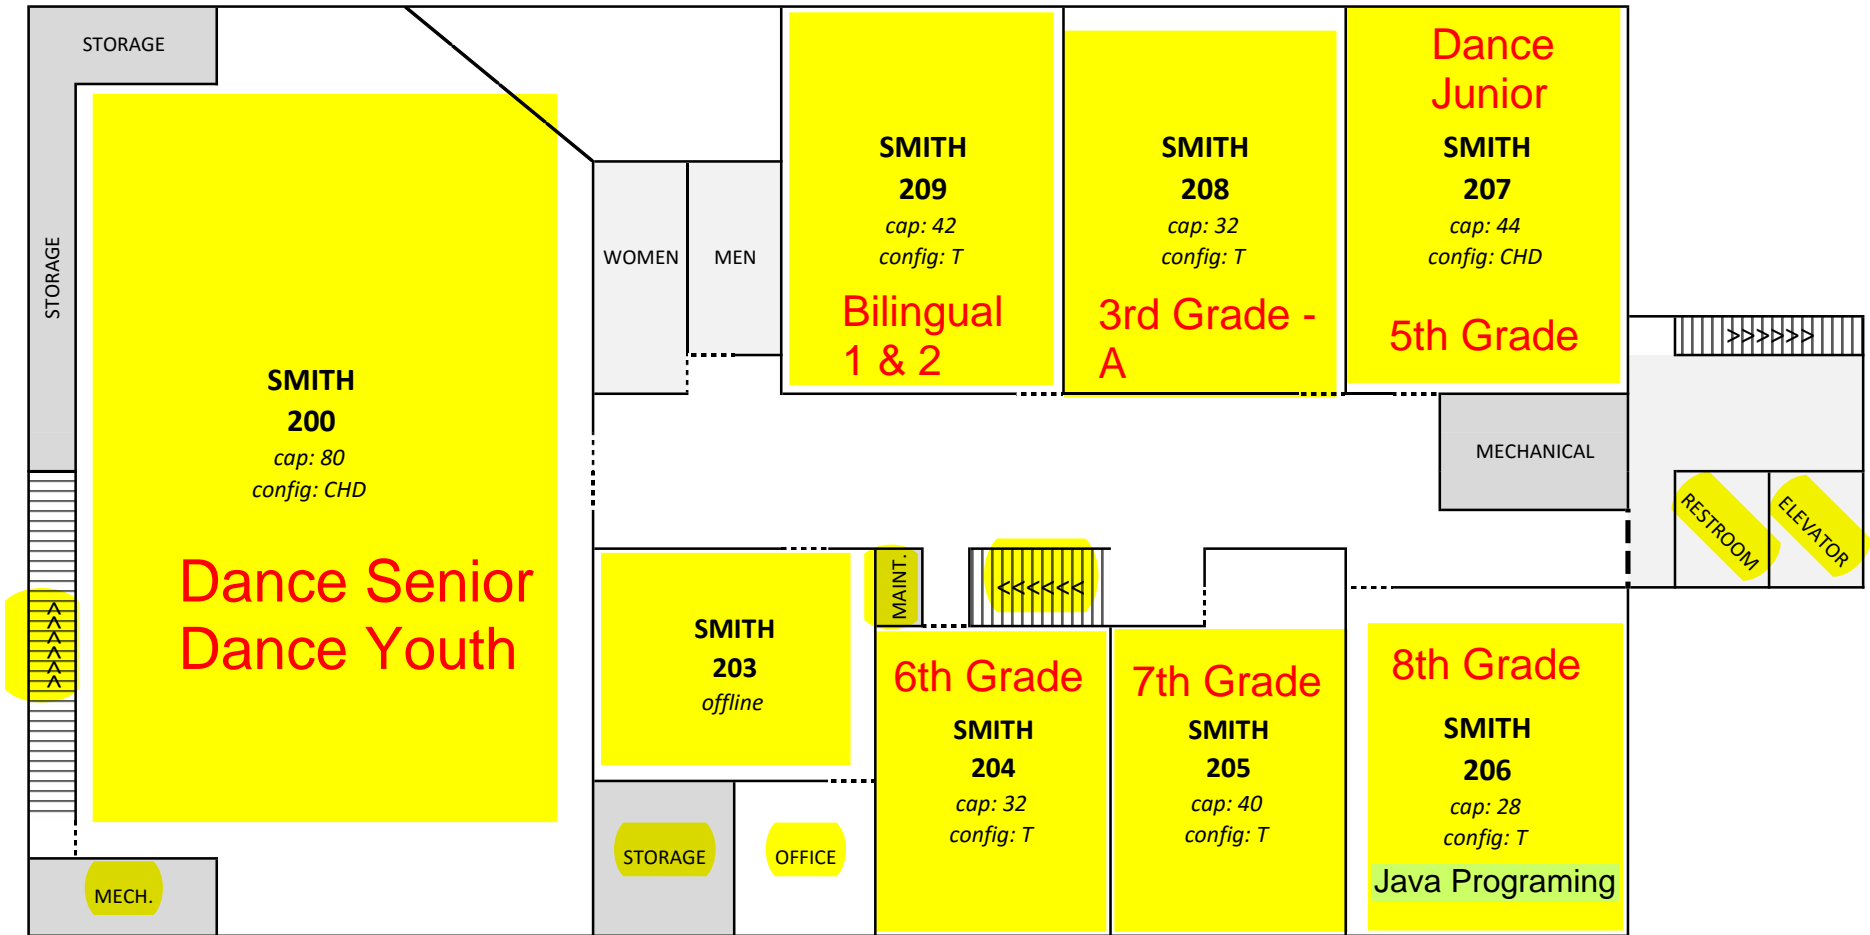

143rd Street

Sheridan Street

Sheridan Street

Main Campus ↗
Undergraduate Admissions
Undergraduate Studies

PRACTICE SOCCER FIELD

Lindenwood Drive

Willow Drive

Lindenwood Drive

College Way

← To Clairborne

www.mnu.edu/locations

MIDAMERICA NAZARENE UNIVERSITY
SMITH BUILDING - FLOOR 1

ROOM CONFIGURATION KEY: T = Tables + Chairs CHD = Chairs + Arm-Desks CONF = Conference Table

Basketball - Gym (Cook Center Building)

KCICLC Classroom Arrangement

MIDAMERICA NAZARENE UNIVERSITY
SMITH BUILDING - FLOOR 2

ROOM CONFIGURATION KEY: T = Tables + Chairs CHD = Chairs + Arm-Desks CONF = Conference Table

Metz Hall 1st Floor

KCICLC Classroom Arrangement