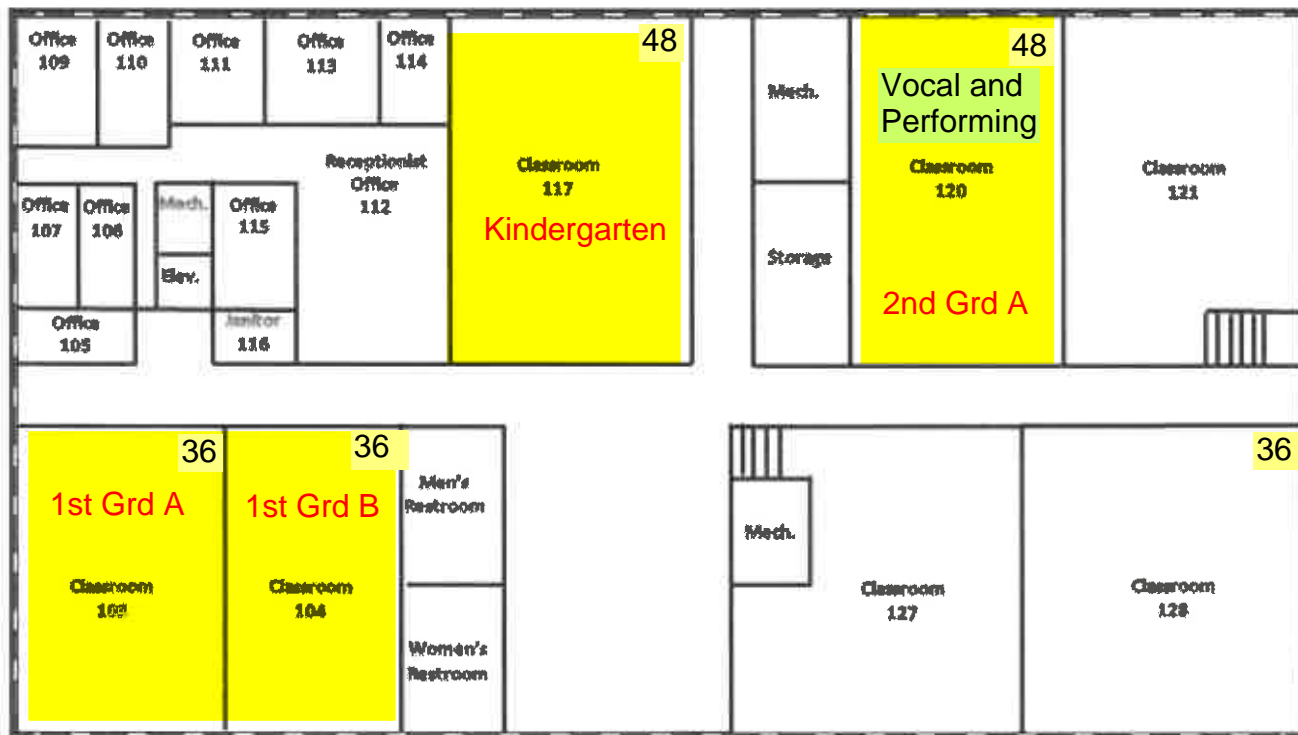

College Way

← To Clairborne

www.mnu.edu/locations

MIDAMERICA NAZARENE UNIVERSITY
SMITH BUILDING - FLOOR 1

ROOM CONFIGURATION KEY: T = Tables + Chairs CHD = Chairs + Arm-Desks CONF = Conference Table

Basketball - Gym (Cook Center Building)

KCICLC Classroom Arrangement

MIDAMERICA NAZARENE UNIVERSITY
SMITH BUILDING - FLOOR 2

ROOM CONFIGURATION KEY: T = Tables + Chairs CHD = Chairs + Arm-Desks CONF = Conference Table

Metz Hall 1st Floor

KCICLC Classroom Arrangement