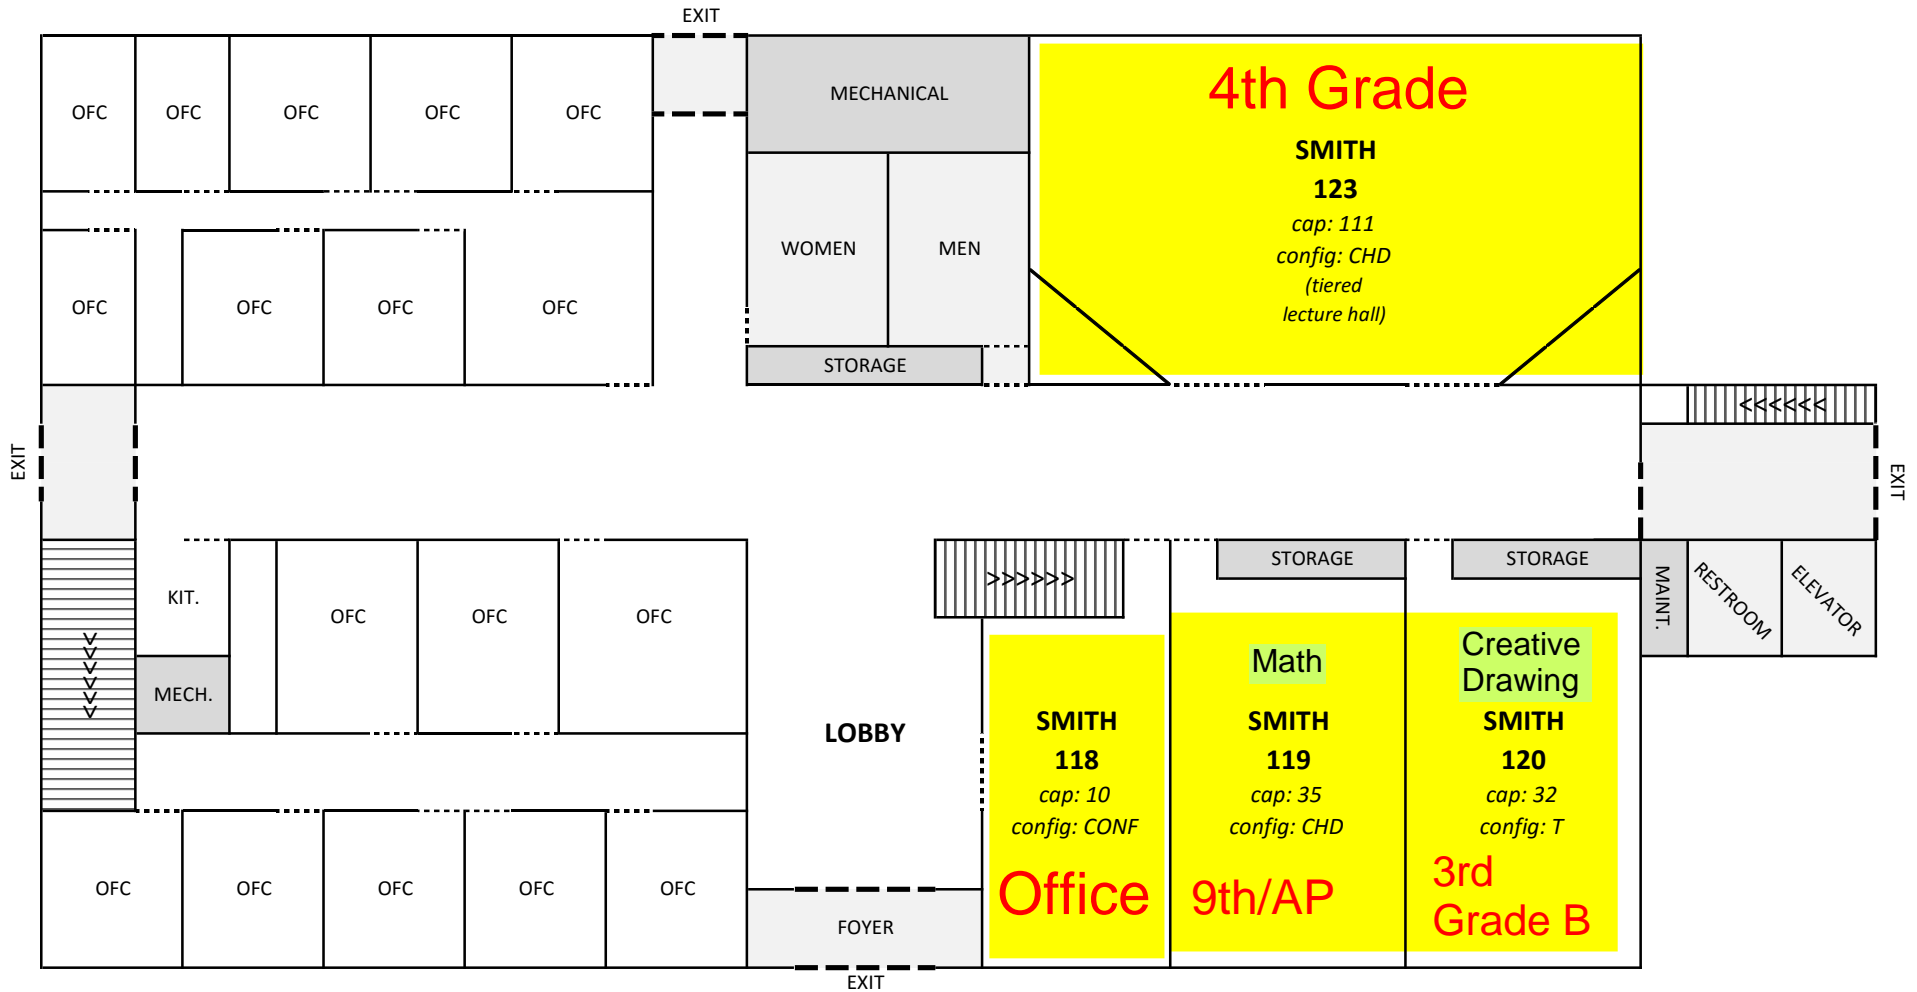

143rd Street

Sheridan Street

Sheridan Street

Main Campus ↗
Undergraduate Admissions
Undergraduate Studies

PRACTICE SOCCER FIELD

Lindenwood Drive

Willow Drive

Lindenwood Drive

College Way

← To Clairborne

www.mnu.edu/locations

MIDAMERICA NAZARENE UNIVERSITY
SMITH BUILDING - FLOOR 1

ROOM CONFIGURATION KEY: T = Tables + Chairs CHD = Chairs + Arm-Desks CONF = Conference Table

Basketball - Gym (Cook Center Building)

KCICLC Classroom Arrangement

MIDAMERICA NAZARENE UNIVERSITY
SMITH BUILDING - FLOOR 2

ROOM CONFIGURATION KEY: T = Tables + Chairs CHD = Chairs + Arm-Desks CONF = Conference Table

Metz Hall 1st Floor

KCICLC Classroom Arrangement